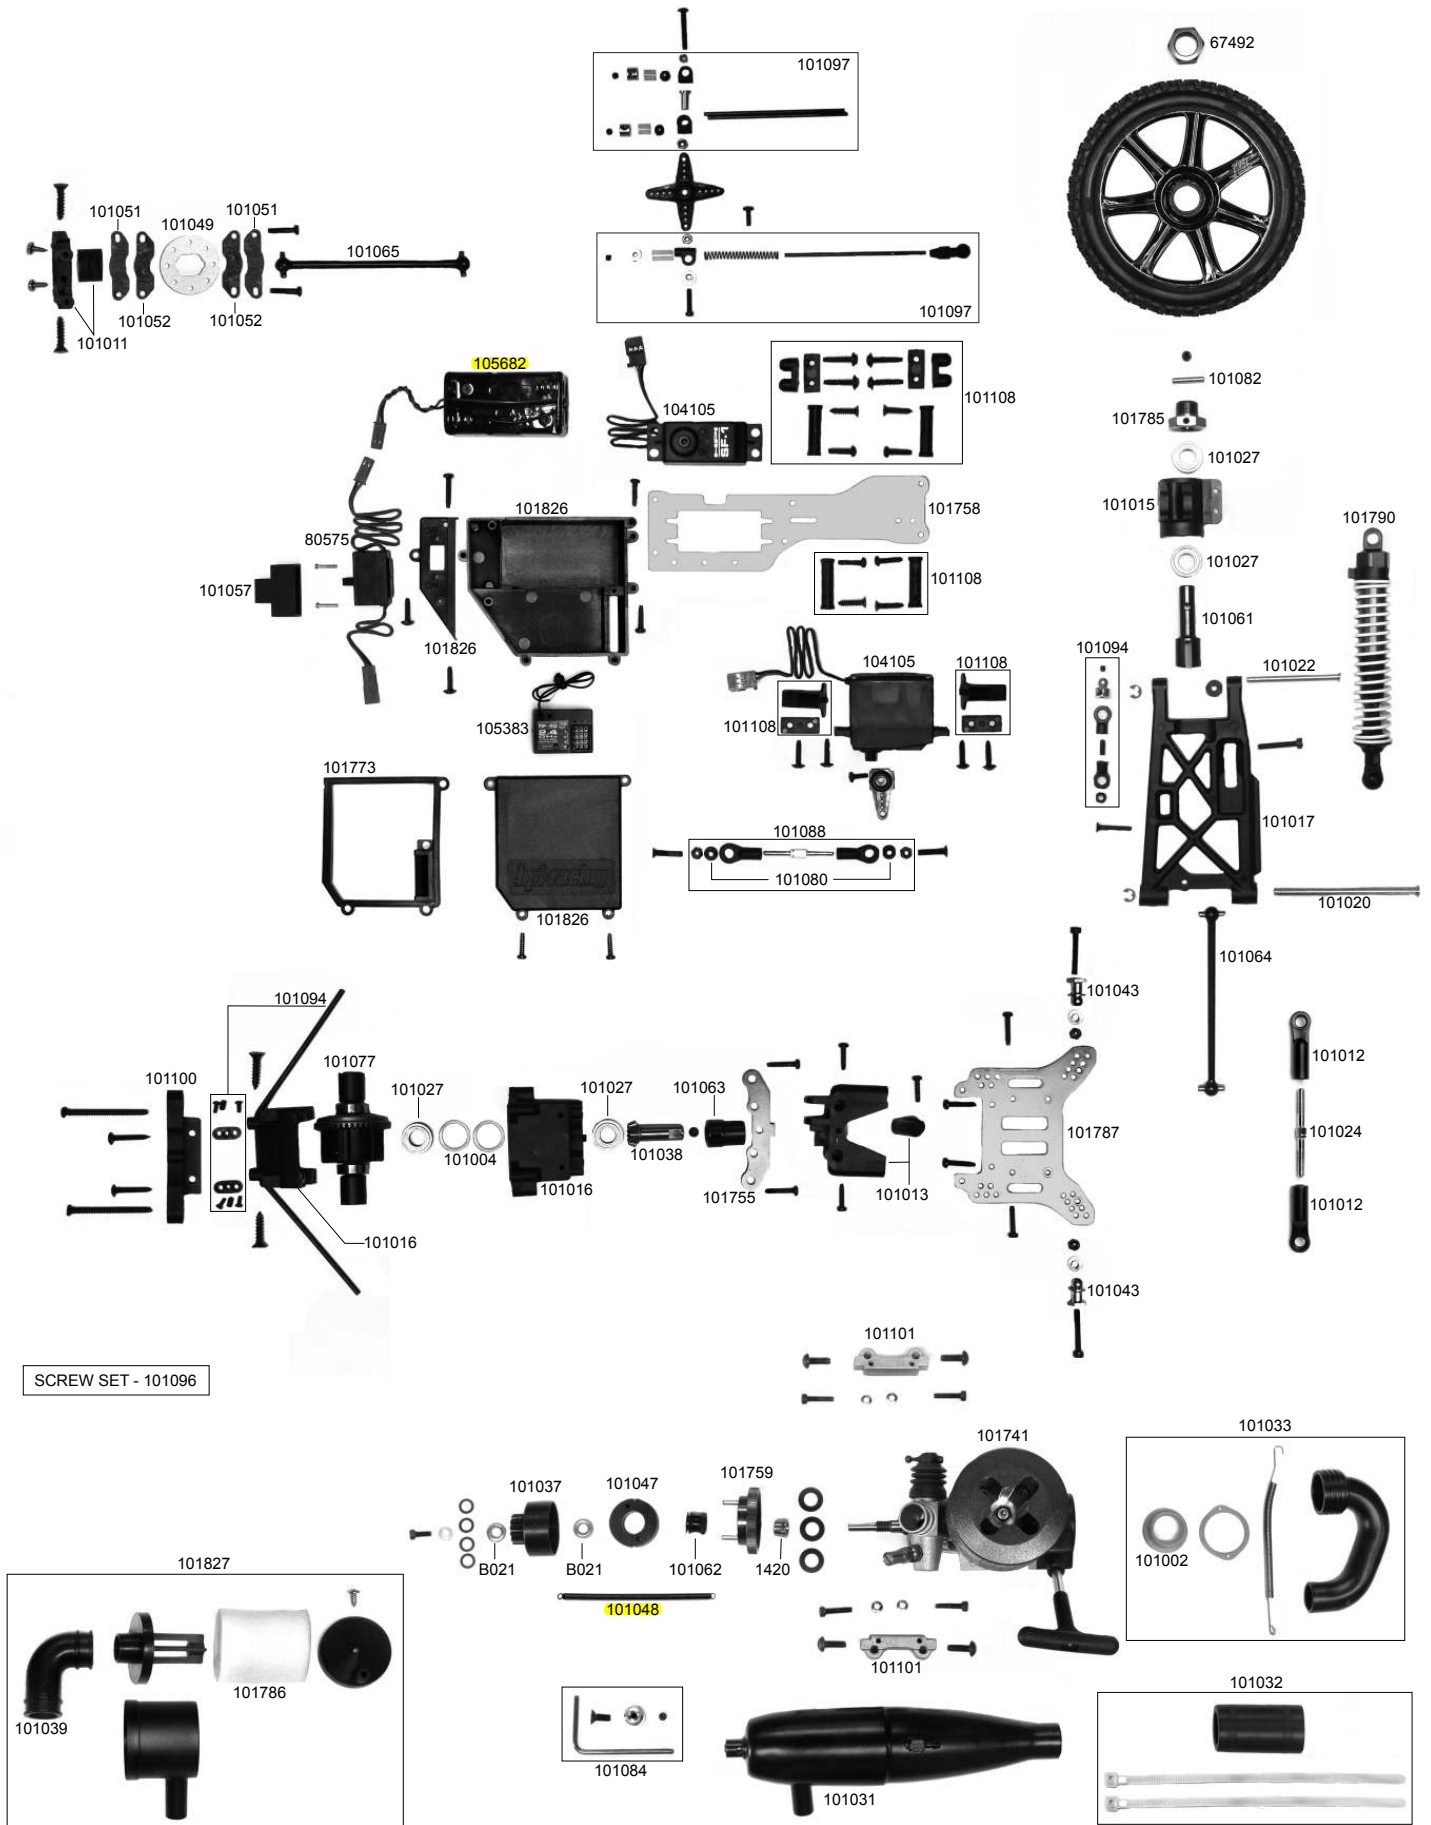

TROPHY 3.5

1/8 SCALE RTR NITRO BUGGY

SCREW SET - 101096